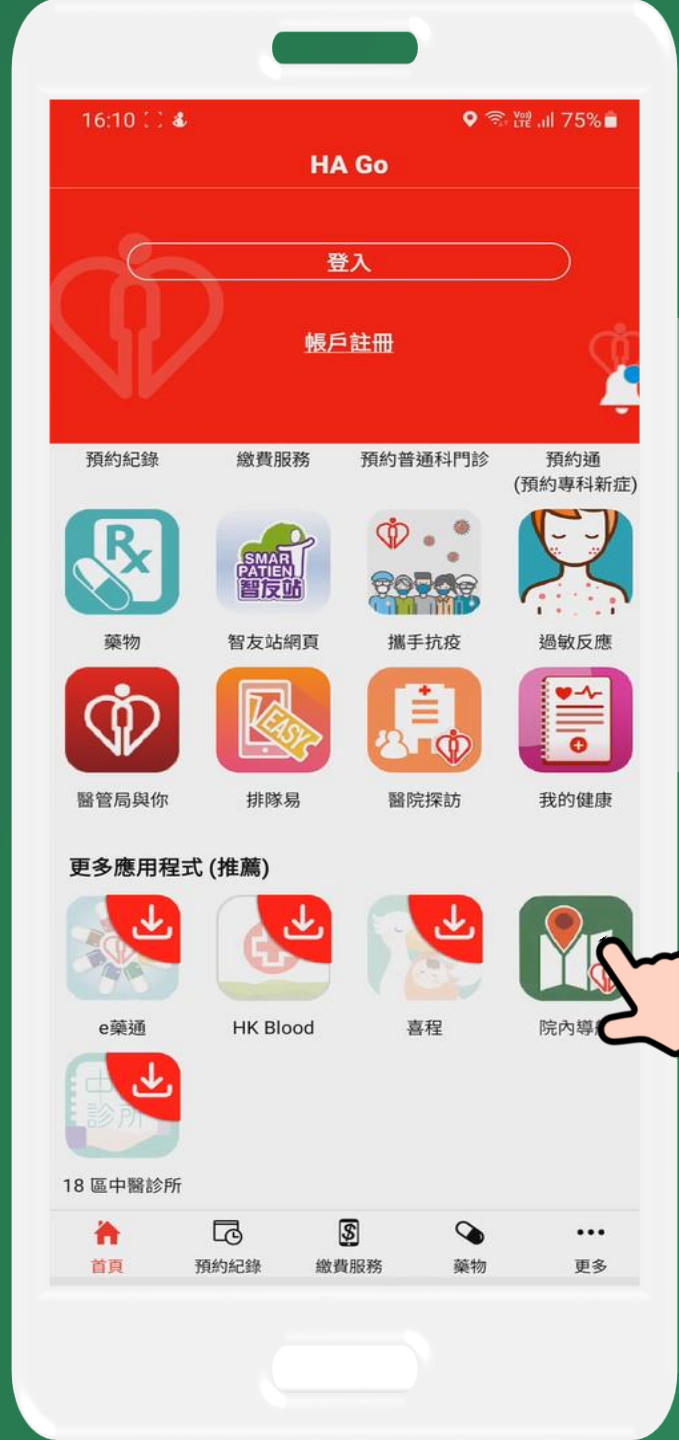

怕迷路好幫手!
Never get lost!

院內導航

Location Map

相片導航

Photo-based Navigation

在 HA Go 內選取「院內導航」
To select Location Map in
HA Go

確定所選取的醫院
Select and confirm a hospital
from the list

尋找路徑 Path Finding

- 選取起點及目的地
Select the “Starting Point”
and “Destination”

尋找路徑 Path Finding

- 選取起點及目的地
Select the “Starting Point”
and “Destination”

尋找路徑 Path Finding

- 選取起點及目的地
Select the “Starting Point”
and “Destination”

尋找路徑 Path Finding

- 路徑便按所選的而提供
A route will be displayed accordingly

尋找路徑 Path Finding

- 按照相片及箭咀指示前往，便可到達目的地
Follow the arrow as shown in the photo to reach the targeted destination

尋找路徑 Path Finding

尋找路徑 Path Finding

尋找路徑 Path Finding

尋找路徑 Path Finding

- 按照相片及箭咀指示前往，便可到達目的地
Follow the arrow as shown in the photo to reach the targeted destination

院內導航
Location Map