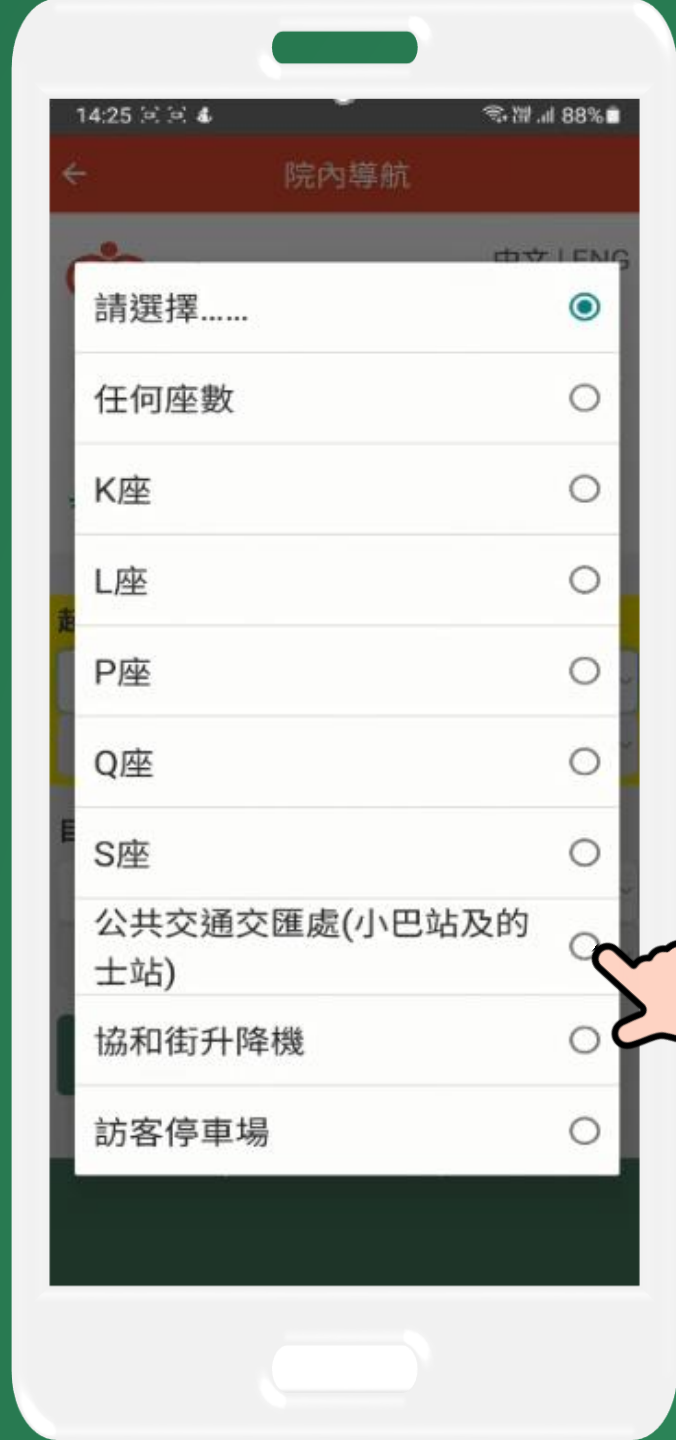

怕迷路好幫手!
Never get lost!

院內導航

Location Map

相片導航

Photo-based Navigation

在 HA Go 內選取「院內導航」
To select Location Map in
HA Go

確定所選取的醫院
Select and confirm a hospital
from the list

尋找路徑 Path Finding

- 選取起點及目的地
Select the “Starting Point”
and “Destination”

尋找路徑 Path Finding

- 選取起點及目的地
Select the “Starting Point”
and “Destination”

尋找路徑 Path Finding

- 選取起點及目的地
Select the “Starting Point”
and “Destination”