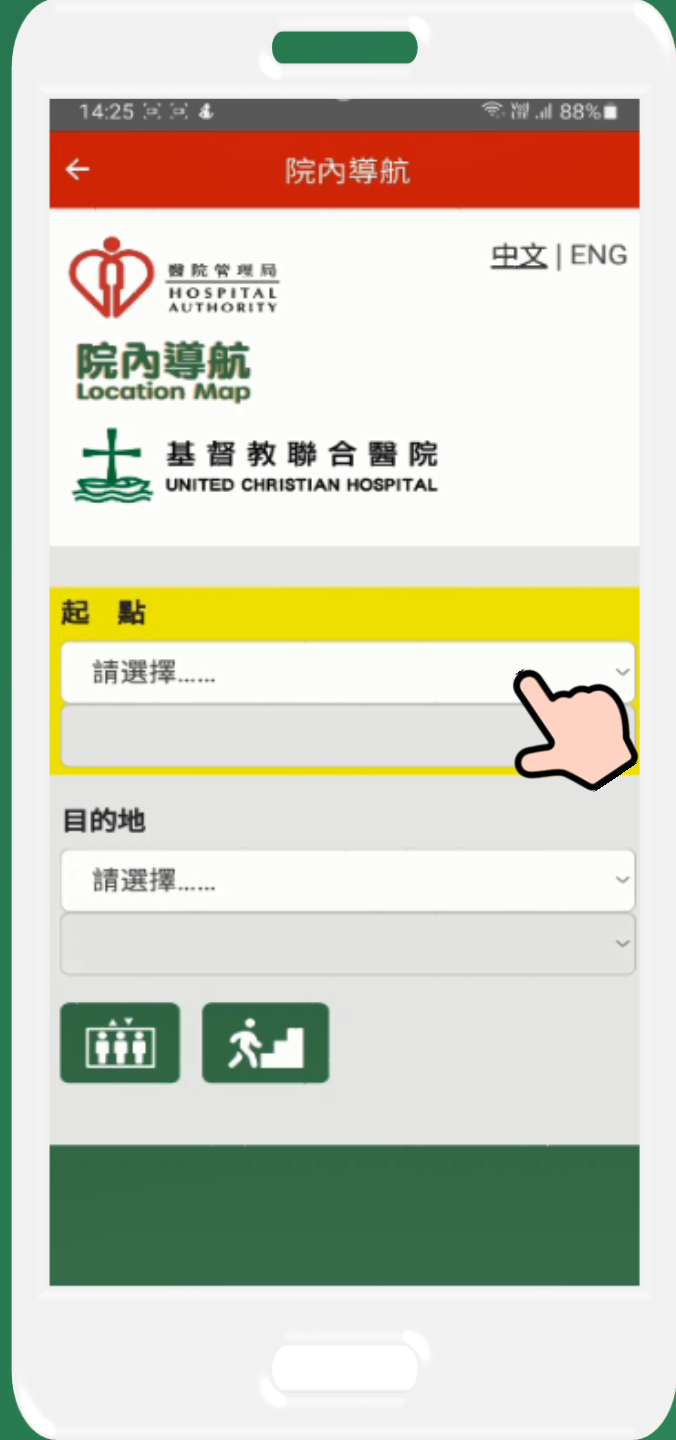

怕迷路好幫手!
Never get lost!

院內導航

Location Map

相片導航

Photo-based Navigation

在 HA Go 內選取「院內導航」
To select Location Map in
HA Go

確定所選取的醫院
Select and confirm a hospital
from the list

尋找路徑 Path Finding

- 選取起點及目的地
Select the “Starting Point”
and “Destination”

尋找路徑 Path Finding

- 選取起點及目的地
Select the “Starting Point”
and “Destination”

尋找路徑 Path Finding

- 選取起點及目的地
Select the “Starting Point”
and “Destination”