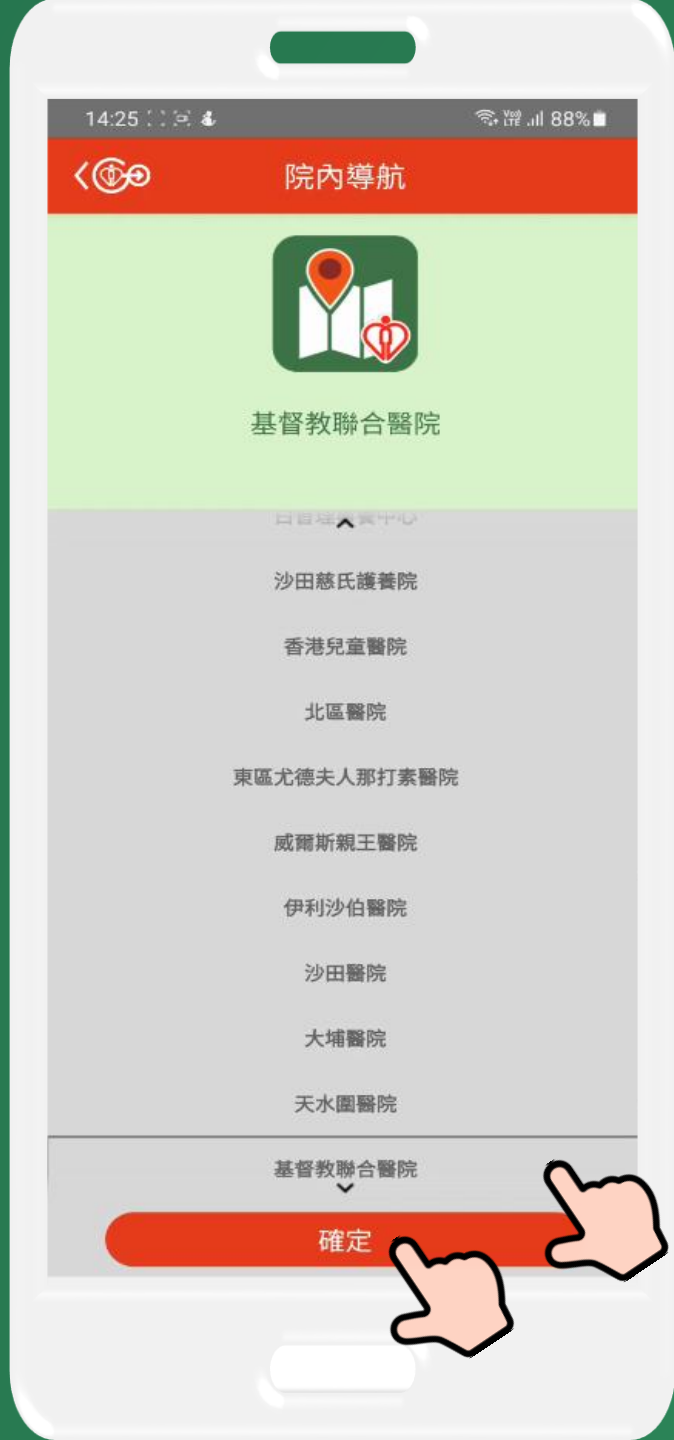

怕迷路好幫手!
Never get lost!

院內導航

Location Map

相片導航

Photo-based Navigation

在 HA Go 內選取「院內導航」
To select Location Map in
HA Go

確定所選取的醫院
Select and confirm a hospital
from the list

尋找路徑 Path Finding

- 選取起點及目的地
Select the “Starting Point”
and “Destination”

尋找路徑 Path Finding

- 選取起點及目的地
Select the “Starting Point”
and “Destination”

尋找路徑 Path Finding

- 選取起點及目的地
Select the “Starting Point”
and “Destination”